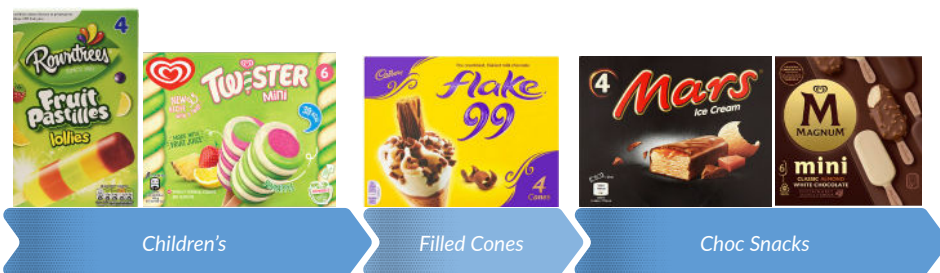

3 Shelf Product List

(Reading left to right)

Shelf 1	Sub Category
Rowntrees Fruit Pastilles Lollies 4pk	Children's
Twister Mini Pineapple & Lime Lolly 8x 50ml	Children's
Cadbury Flake 99 Cone 4pk	Filled Cones
Mars Ice Cream Bars 4pk	Choc Snacks
Magnum Mini Classic, Almond & White Assorted 6pk	Choc Snacks
Shelf 2	Sub Category
Magnum Classic Sticks 3x 100ml	Choc Snacks
Magnum White Sticks 3x 100ml	Choc Snacks
Ben & Jerry's Cookie Dough 465ml	Luxury
Ben & Jerry's Chocolate Fudge Brownie 465ml	Luxury
Ben & Jerry's Phish Food 465ml	Luxury
Haagen Daaz Salted Caramel 460ml	Luxury
Shelf 3	Sub Category
Carte D'Or Madagascan Vanilla 900ml	Premium
Viennetta Vanilla 650ml	Family Dessert
Walls Soft Scoop Vanilla 1.8l	Standard
Ben & Jerry's Dairy Free Cookie Dough 465ml	Dairy Free