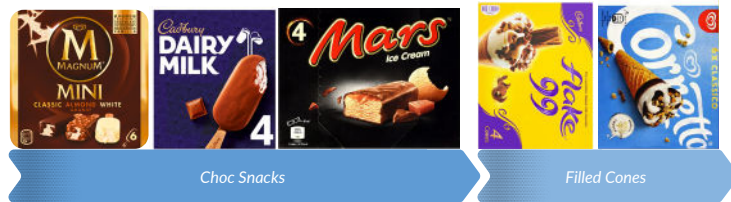

5 Shelf Product List

(Reading left to right)

Shelf 1	Sub Category
Rowntrees Fruit Pastilles Lollies 4pk	Children's
Twister Mini Pineapple & Lime Lolly 8x 50ml	Children's
Solero Exotic 3pk	Adult Refresh
Little Moons 6 Pasion Fruit & Mango Mochi 192g	Bitesize
Cornetto Strawberry Cone 6pk	Filled Cones
Shelf 2	Sub Category
Magnum Mini Classic, Almond & White Assorted 6pk	Choc Snacks
Cadbury Dairy Milk Sticks 4x 100ml	Choc Snacks
Mars Ice Cream Bars 4pk	Choc Snacks
Cadbury Flake 99 Cone 4pk	Filled Cones
Cornetto Hazelnut & Vanilla Cone 6pk	Filled Cones
Shelf 3	Sub Category
Magnum Classic Sticks 3x 100ml	Choc Snacks
Magnum White Sticks 3x 100ml	Choc Snacks
Magnum Almond Sticks 3x 100ml	Choc Snacks
Magnum Double Gold Billionaire 4pk	Choc Snacks

Shelf 4	Sub Category
Ben & Jerry's Cookie Dough 465ml	Luxury
Ben & Jerry's Chocolate Fudge Brownie 465ml	Luxury
Ben & Jerry's Phish Food 465ml	Luxury
Ben & Jerry's Cookie Vermonster Sundae 427ml	Luxury
Ben & Jerry's Oh My! Banoffee Pie! Sundae 427ml	Luxury
Haagen-Dazs Salted Caramel 460ml	Luxury
Haagen-Dazs Strawberry Cheesecake 460ml	Luxury
Haagen-Dazs Vanilla 460ml	Luxury
Shelf 5	Sub Category
Ben & Jerry's Dairy Free Cookie Dough 465ml	Dairy Free
Carte D'Or Madagascar Vanilla 900ml	Premium
Viennetta Vanilla 650ml	Family Dessert
Walls Soft Scoop Vanilla 1.8l	Standard