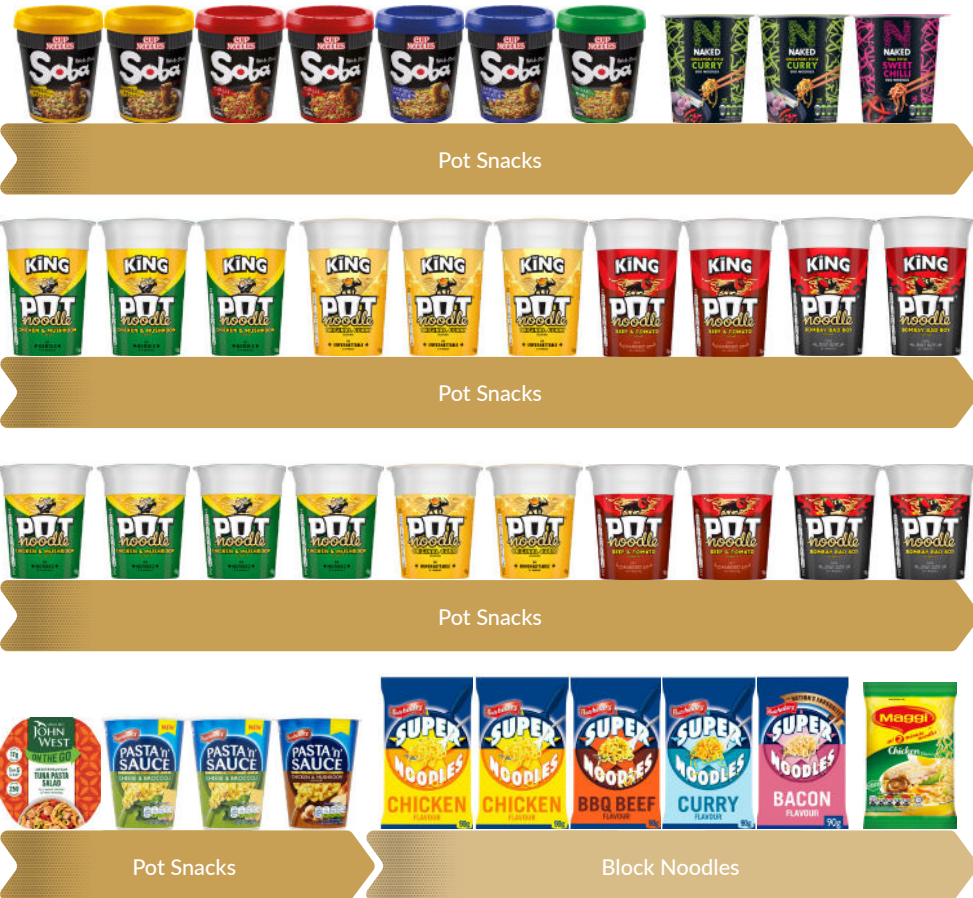

4 Shelf Product List
(Reading left to right)

Shelf 1	Sub Category
Nissin Soba Classic Pot 90g	Pot Snacks
Nissin Soba Chilli Pot 90g	Pot Snacks
Nissin Soba Yakitori Chicken 90g	Pot Snacks
Nissin Soba Teriyaki 90g	Pot Snacks
Naked Noodle Singapore Curry 78g	Pot Snacks
Naked Noodle Thai Sweet Chilli 78g	Pot Snacks
Shelf 2	Sub Category
Pot Noodle King Pot Chicken & Mushroom 114g	Pot Snacks
Pot Noodle King Pot Curry 114g	Pot Snacks
Pot Noodle King Pot Beef & Tomato 114g	Pot Snacks
Pot Noodle King Pot Bombay Bad Boy 114g	Pot Snacks
Shelf 3	Sub Category
Pot Noodle Chicken & Mushroom 90g	Pot Snacks
Pot Noodle Original Curry 90g	Pot Snacks
Pot Noodle Beef & Tomato 90g	Pot Snacks
Pot Noodle Bombay Bad Boy 90g	Pot Snacks
Shelf 4	Sub Category
John West Mediterranean Style Tuna Salad 220g	Pot Snacks
Batchelors Pasta n' Sauce Cheese & Broccoli 65g	Pot Snacks
Batchelors Pasta n' Sauce Pot Chicken & Mushroom 65g	Pot Snacks
Batchelors Super Noodles Chicken 90g	Block Noodles
Batchelors Super Noodles BBQ Beef 90g	Block Noodles
Batchelors Super Noodles Curry 90g	Block Noodles
Batchelors Super Noodles Bacon 90g	Block Noodles
Maggi 2 mins Noodles Chicken Flavour 77g	Block Noodles